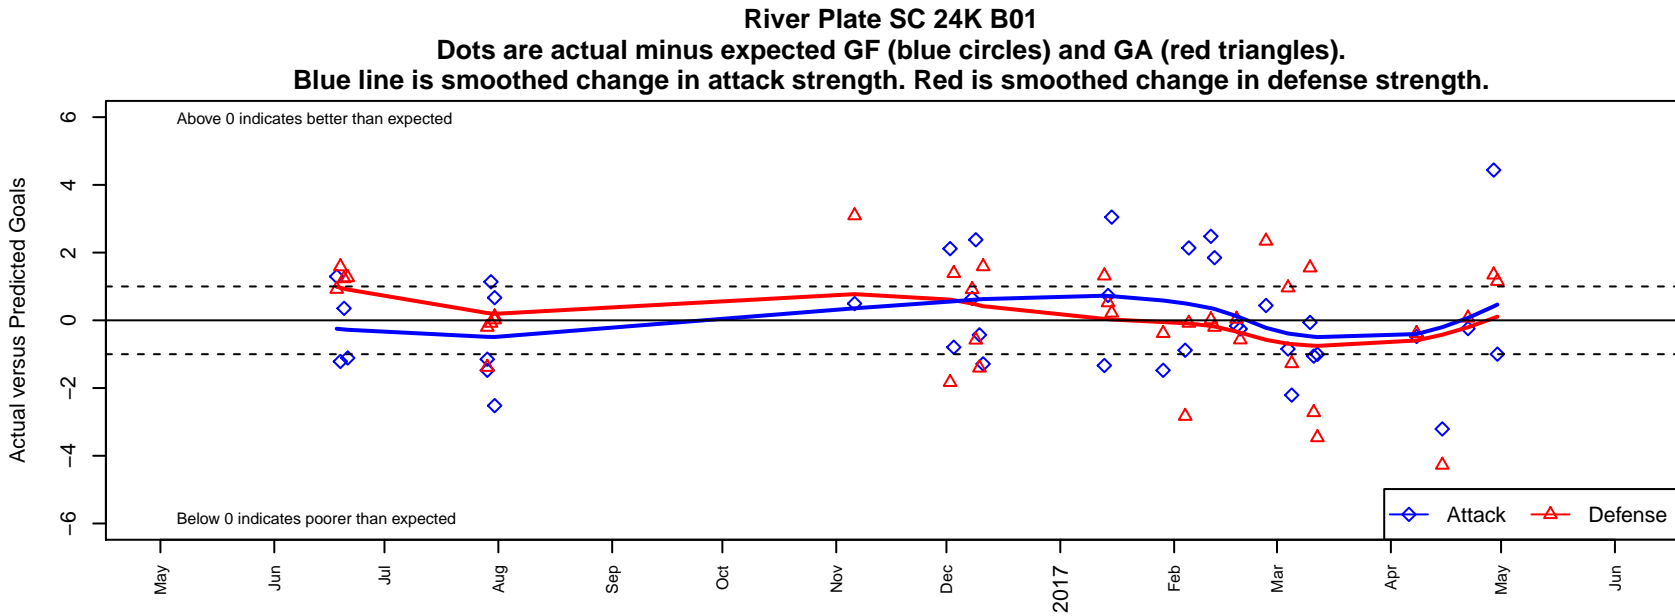

River Plate SC 24K B01

River Plate SC
 NE Portland, OR
 B01 total strength=1578
 attack=23.11 defense=9.54
 spr league = Win OYS B01 Premier
 notes= NW Premier

alt names used:
 RPSC 01B River 24K
 RPSC 01B River 24K FWRL
 RIVER PLATERPSC RIVER 24K
 River 24K
 RPSC 01B River 24K FWRL
 RIVER PREMIER SC RPSC RIVER 24K (OR)
 RPSC River 24k (OR)
 RPSC 01B River 24K FWRL

**attack and defense variance (black dot)
relative to other teams
and top 10 in region**

**attack and defense rating
relative to others at age
and all opponents in last 13 months**

**attack and defense rating
relative to others at age
and all opponents in last 13 months**

Performance relative to 13 month average

Performance relative to 13 month average

Distribution of opponents
 Red = Lose zone, Blue = Win zone, Green = Even
 Black line separates win/lose zones

lot. A=Neither has attack advantage, B=Opponent has both attack and defense advantage, C=Opponent has both attack and defense disadvantage, D=Both have